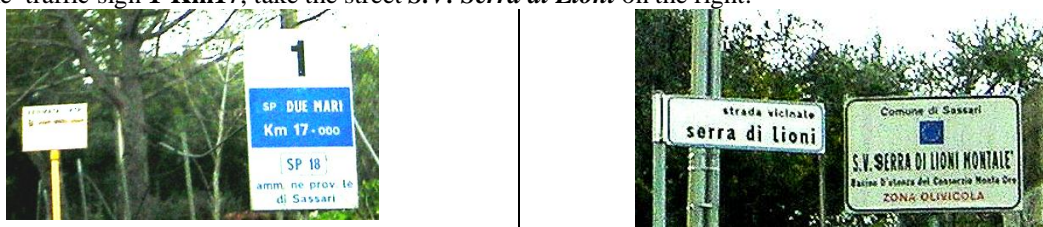

ALGHERO –Aeroporto di Fertilia – Casa della meridiana

From the **Alghero-Fertilia airport** go toward **Sassari** by the four lanes road.

On the arrival above Sassari, after the traffic-sign **3-SS 291**, turn immediately twice on right for **Bancali** (SP18).

Just after the traffic sign **1-Km17**, take the street **S.V. Serra di Lioni** on the right.

At 100m, keep the Virgin statue on your left and take the **S.V. Montalè**.

Continue straight for 600m. **Casa della meridiana** is at n° 8.